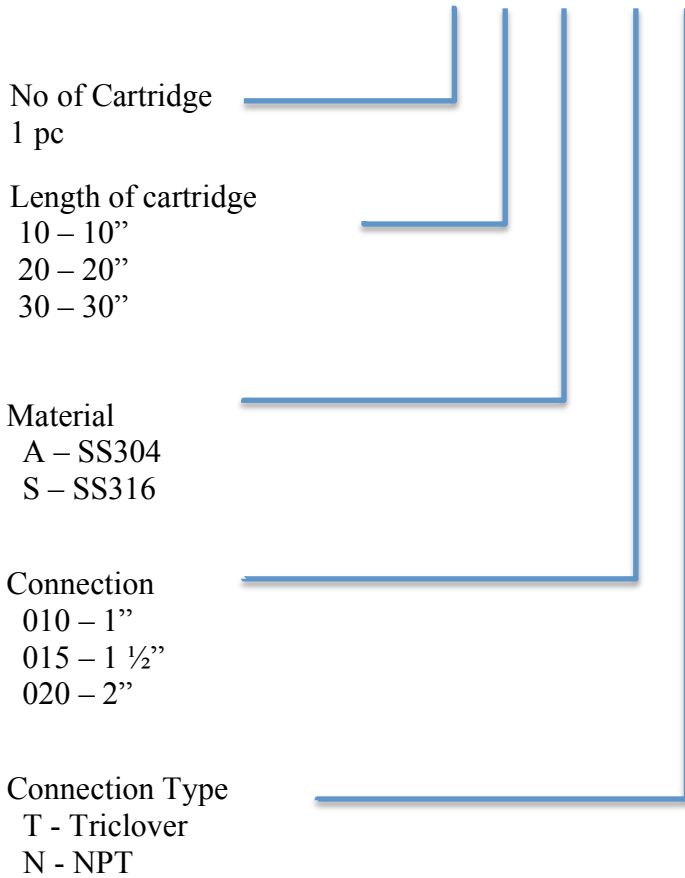

### Specification

Size –  
10", 20", 30" length

Material –  
SS304, SS316

O ring  
Buna N, EPDM, VITON

Connection  
NPT, Tri-clover quick connection

How to order

**Filter Vessel Code SCF - 1 10 - S - 020T**